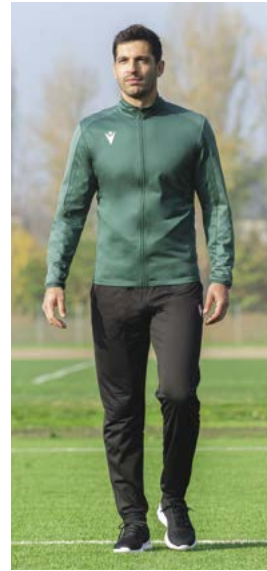

ACTIVE TRAINING

FREE TIME

JACKETS

ACCESSORIES

**TOTAL
LOOK** *EXCELLENCE*

ARNO 1/4 ZIP TOP p. 59
IRTYS PANTS p. 58

NARYN 1/4 ZIP TOP p. 60
THAMES HERO PANTS p. 58

DORA 1/4 ZIP TOP p. 60