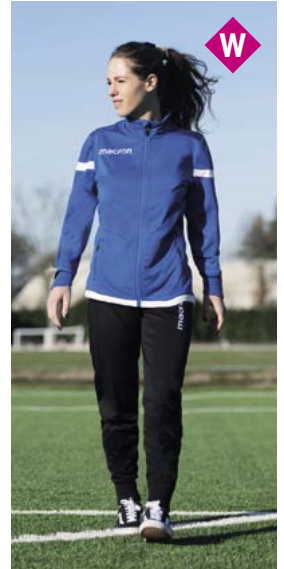

TOTAL LOOK **COMPETITION**

ANUKET FULL ZIP TOP
OSIRIS PANTS