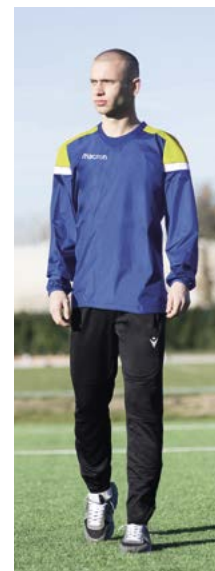

ZURICH WINDBREAKER

TOTAL LOOK **ACADEMY**_{evo}