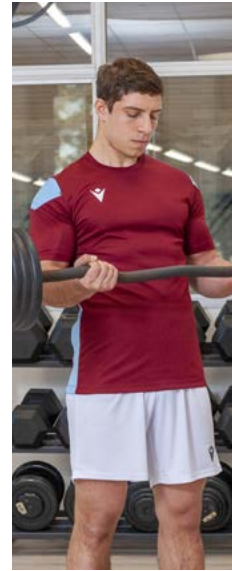

POLIS SHIRT