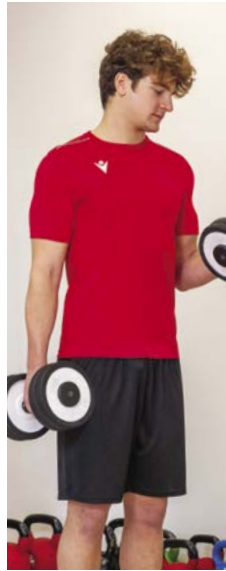

Rugby Romania (Romania)

LIGHT TRAINING

Cardiff Rugby - URC (UK)

LIGHT TRAINING

48	KESIL SHIRT	53	TOBOL TRAINING TOP
49	DEVA SHIRT	53	IOLITE TRAINING TOP
49	MITCH SINGLET	54	HARVEY TOP
49	DORIAN SINGLET	54	ELLIS
50	RIGEL HERO SHIRT	54	LING
50	POLIS SHIRT		
51	RODDERS SHIRT		
51	GEDE SHIRT		
51	MATTHEW SHIRT		
52	IVAN SHIRT		
52	MESA HERO SHORTS		
52	HELIODOR MICRO BERMUDA		
53	REGGAE HERO BERMUDA		