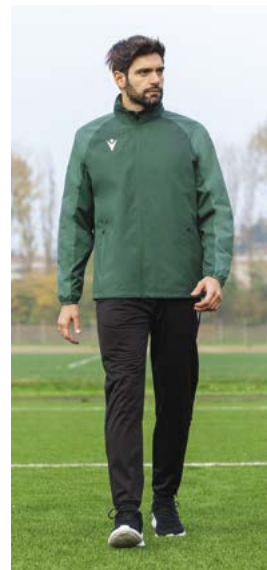

SETH FULL LENGTH ZIP TOP p. 72
ABYDOS HERO PANTS p. 72

ACHILLES MICRO FULL LENGTH ZIP TOP p. 72

APHRODITE FULL LENGTH ZIP TOP p. 78

ROCK POLO p. 101

ELBRUS RAIN JACKET p. 122

HIMALAYA SOFTSHELL JACKET p. 123