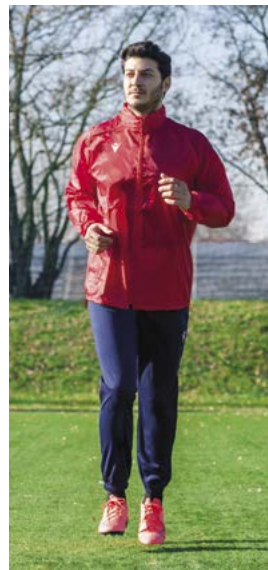

ATLANTIC HERO WINDBREAKER p. 118